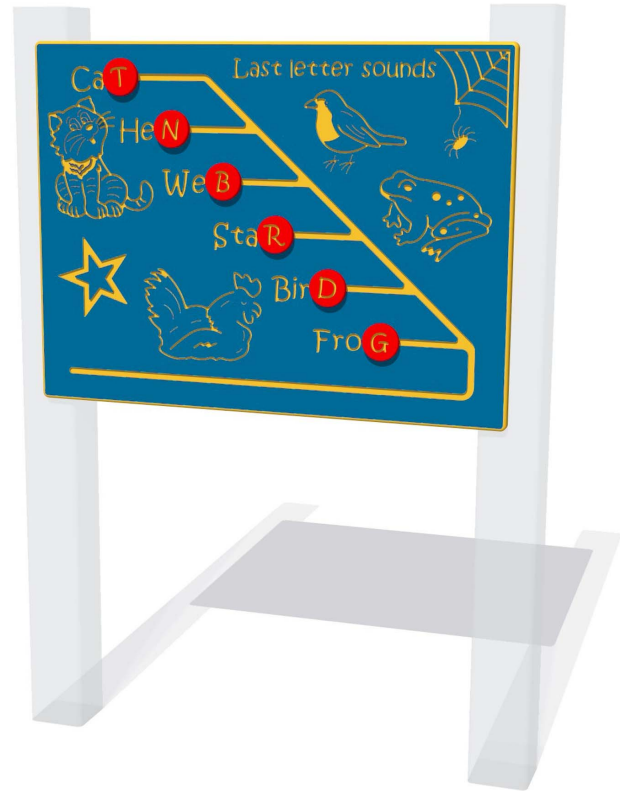

### FILASTLTR - Last Letter Sounds Play Panel

BS EN 1176 - Designed to British & European Standards

#### MATERIALS

Panel - Two Colour High Density Polyethylene (HDPE)

#### SUPPLY METHOD

Panel - Pre-assembled singular panel

#### TECHNICAL

Age Range: 2+ Years  
 Largest Part: FILASTLTR6 - 595 x 800 x 28mm  
 Total Weight: FILASTLTR6 - 8.5kg  
 Surfacing: N/A

Age Range: 2+ Years  
 Largest Part: FILASTLTR3 - 800 x 1200 x 28mm  
 Total Weight: FILASTLTR3 - 17kg  
 Surfacing: N/A