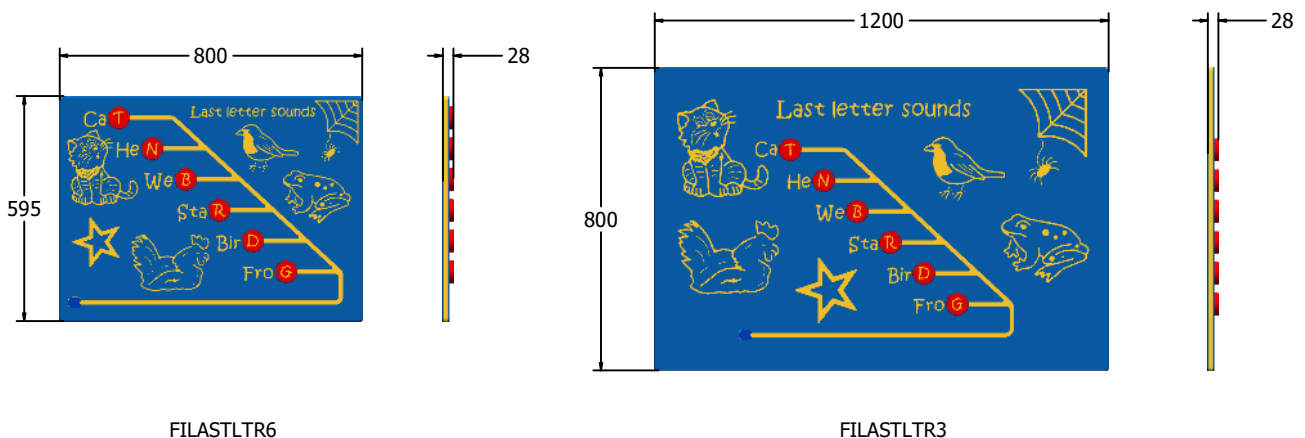

DIMENSIONS

FILASTLTR6

FILASTLTR3

TECHNICAL

Age Range: 2+ Years
Largest Part: FILASTLTR6 - 595 x 800 x 28mm
Total Weight: FILASTLTR6 - 8.5kg
Surfacing: N/A

Age Range: 2+ Years
Largest Part: FILASTLTR3 - 800 x 1200 x 28mm
Total Weight: FILASTLTR3 - 17kg
Surfacing: N/A

IMPORTANT: you must specify the colour option you require at the time of order if it is different from the colour listed/shown above, requirements are subject to availability at the time of order