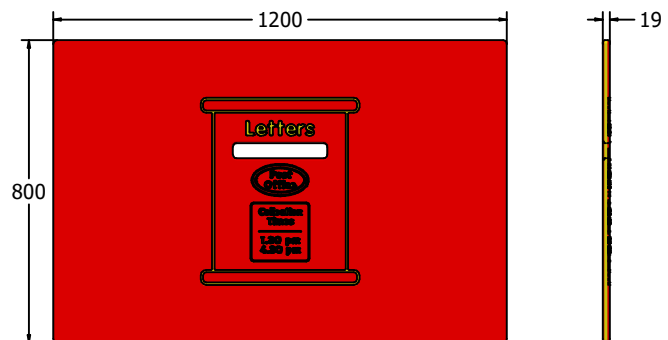

Product Information

FIPOSTBOX - Post Box Play Panel

BS EN 1176 - Designed to British & European Standards

MATERIALS

Panel - Two Colour High Density Polyethylene (HDPE)

SUPPLY METHOD

Panel - Singular panel

DIMENSIONS

FIPOSTBOX6

FIPOSTBOX3

TECHNICAL

Age Range: 2+ Years
 Largest Part: FIPOSTBOX6 - 595 x 800 x 19mm
 Total Weight: FIPOSTBOX6 - 8.5kg
 Surfacing: N/A

Age Range: 2+ Years
 Largest Part: FIPOSTBOX3 - 800 x 1200 x 19mm
 Total Weight: FIPOSTBOX3 - 17kg
 Surfacing: N/A