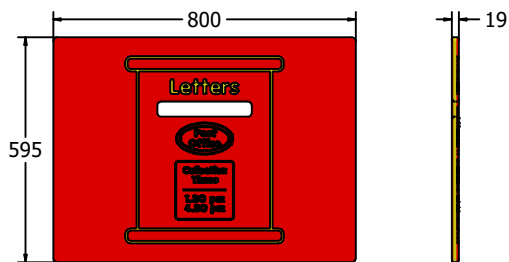

Product Information

FIPOSTBOX - Post Box Play Panel

BS EN 1176 - Designed to British & European Standards

MATERIALS

Panel - Two Colour High Density Polyethylene (HDPE)

SUPPLY METHOD

Panel - Singular panel

DIMENSIONS

FIPOSTBOX6

FIPOSTBOX3

TECHNICAL

Age Range: 2+ Years
 Largest Part: FIPOSTBOX6 - 595 x 800 x 19mm
 Total Weight: FIPOSTBOX6 - 8.5kg
 Surfacing: N/A

Age Range: 2+ Years
 Largest Part: FIPOSTBOX3 - 800 x 1200 x 19mm
 Total Weight: FIPOSTBOX3 - 17kg
 Surfacing: N/A