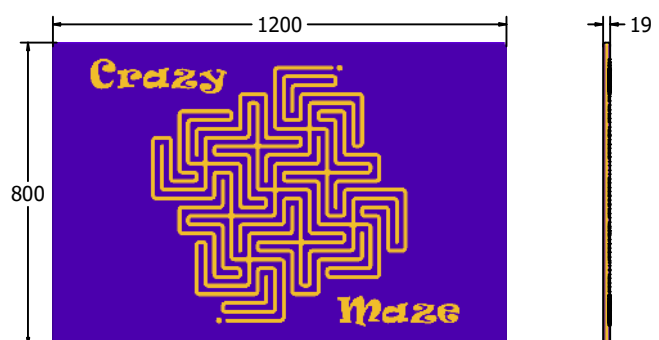

Product Information

FIMAZE2 - Crazy Maze 2 Play Panel

BS EN 1176 - Designed to British & European Standards

MATERIALS

Panel - Two Colour High Density Polyethylene (HDPE)

SUPPLY METHOD

Panel - Singular panel

DIMENSIONS

FIMAZE26

FIMAZE23

TECHNICAL

Age Range: 2+ Years
 Largest Part: FIMAZE26 - 595 x 800 x 19mm
 Total Weight: FIMAZE26 - 8.5kg
 Surfacing: N/A

Age Range: 2+ Years
 Largest Part: FIMAZE23 - 800 x 1200 x 19mm
 Total Weight: FIMAZE23 - 17kg
 Surfacing: N/A