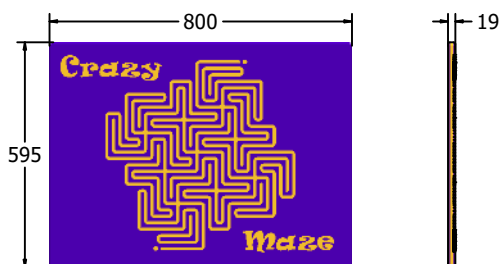

Product Information

FIMAZE2 - Crazy Maze 2 Play Panel

BS EN 1176 - Designed to British & European Standards

MATERIALS

Panel - Two Colour High Density Polyethylene (HDPE)

SUPPLY METHOD

Panel - Singular panel

DIMENSIONS

FIMAZE26

FIMAZE23

TECHNICAL

Age Range: 2+ Years
 Largest Part: FIMAZE26 - 595 x 800 x 19mm
 Total Weight: FIMAZE26 - 8.5kg
 Surfacing: N/A

Age Range: 2+ Years
 Largest Part: FIMAZE23 - 800 x 1200 x 19mm
 Total Weight: FIMAZE23 - 17kg
 Surfacing: N/A