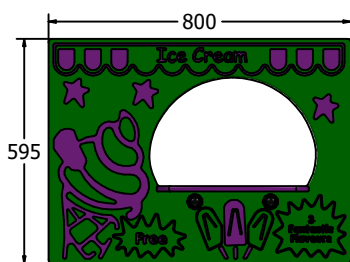

DIMENSIONS

FIICE6