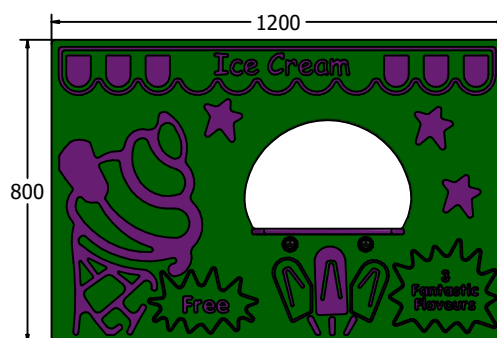

### SUPPLY METHOD

Panel - Pre-assembled singular panel

## DIMENSIONS

FIICE6

FIICE3

## TECHNICAL

Age Range: 2+ Years  
 Largest Part: FIICE6 - 595 x 800 x 201mm  
 Total Weight: FIICE6 - 6kg  
 Surfacing: N/A

Age Range: 2+ Years  
 Largest Part: FIICE3 - 800 x 1200 x 201mm  
 Total Weight: FIICE3 - 12.5kg  
 Surfacing: N/A