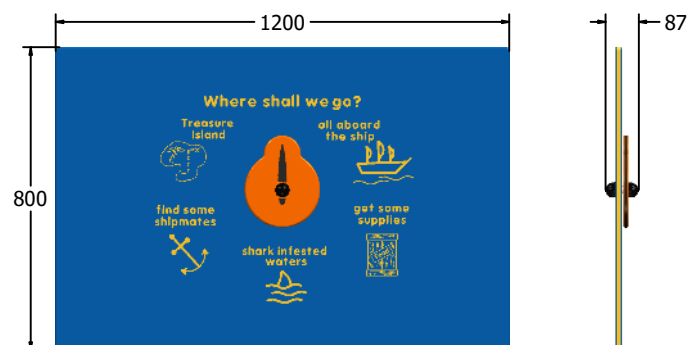

### SUPPLY METHOD

Panel - Pre-assembled singular panel

### DIMENSIONS

FIWHERE6

FIWHERE3

### TECHNICAL

Age Range: 2+ Years  
 Largest Part: FIWHERE6 - 595 x 800 x 88mm  
 Total Weight: FIWHERE6 - 9kg  
 Surfacing: N/A

Age Range: 2+ Years  
 Largest Part: FIWHERE3 - 800 x 1200 x 87mm  
 Total Weight: FIWHERE3 - 17.5kg  
 Surfacing: N/A