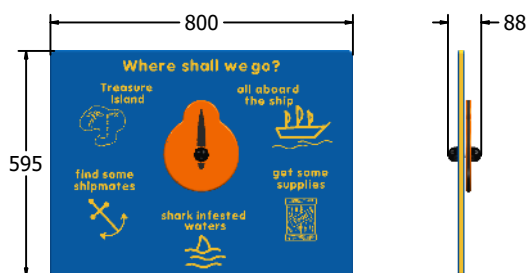

DIMENSIONS

FIWHERE6