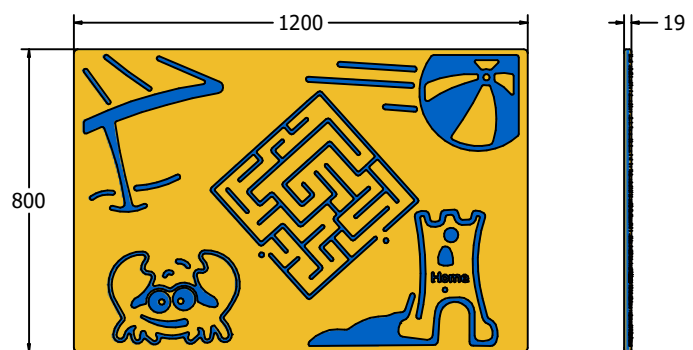

#### SUPPLY METHOD

Panel - Singular panel

#### DIMENSIONS

FIBEACH6

FIBEACH3

#### TECHNICAL

Age Range: 2+ Years  
 Largest Part: FIBEACH6 - 595 x 800 x 19mm  
 Total Weight: FIBEACH6 - 8.5kg  
 Surfacing: N/A

Age Range: 2+ Years  
 Largest Part: FIBEACH3 - 800 x 1200 x 19mm  
 Total Weight: FIBEACH3 - 17kg  
 Surfacing: N/A