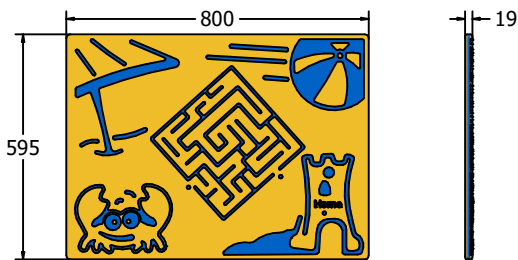

DIMENSIONS

FIBEACH6