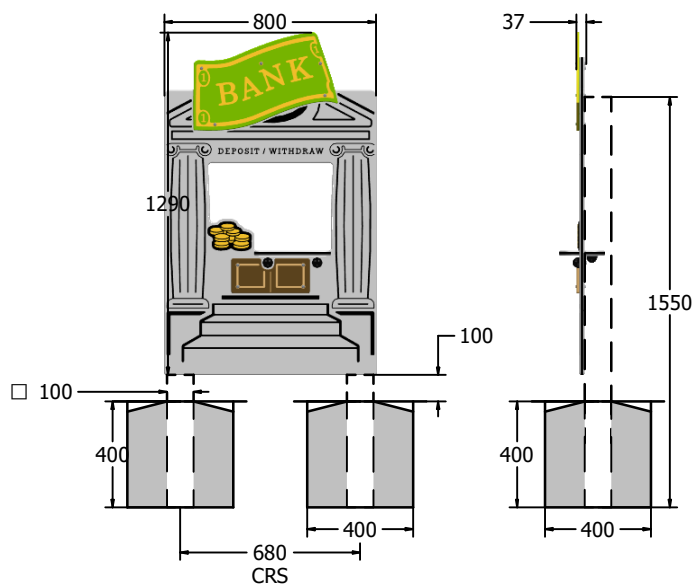

Product Information

FITBANK3 - Bank Play Panel

BS EN 1176 - Designed to British & European Standards

MATERIALS

Panel - Two Colour High Density Polyethylene (HDPE)

SUPPLY METHOD

Panel - Pre-assembled singular panel

DIMENSIONS

TECHNICAL

Age Range: 2+ Years
 Largest Part: FITBANK3 - 800 x 1290 x 37mm
 Total Weight: FITBANK3 - 15kg
 Surfacing: N/A

IMPORTANT: you must specify the colour option you require at the time of order if it is different from the colour listed/shown above, requirements are subject to availability at the time of order