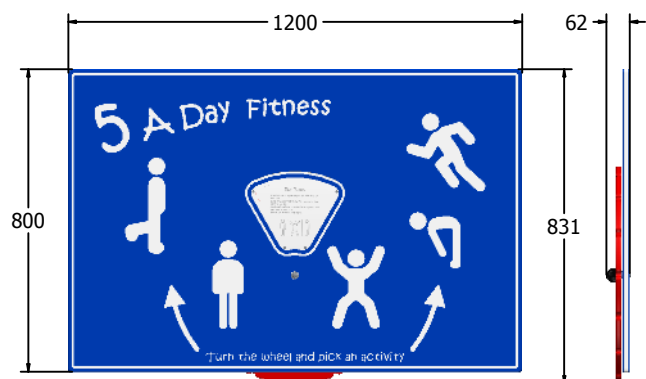

Product Information

Five-a-day Fitness Play Panel

Designed to British & European
Standard BS EN 1176

Supplied as panel only.

FIACTWHEEL6

FIACTWHEEL3

Age Range: 2+ Years
Largest Part: FIACTWHEEL6 - 800x595
Heaviest Part: FIACTWHEEL6 - 11.2Kg
Total Weight: FIACTWHEEL6 - 11.2Kg
Surfacing : N/A

Minimum Inspection Schedule	
Inspection Type	Inspection Frequency
Visual	Every Month
Functionality	Every Month
Comprehensive	Every 6 Months

Age Range: 2+ Years
Largest Part: FIACTWHEEL3 - 1200x800
Heaviest Part: FIACTWHEEL3 - 19.7Kg
Total Weight: FIACTWHEEL3 - 19.7Kg
Surfacing : N/A

Material: **Design Panel** - High Density Polyethylene (HDPE) with orange peel texture finish, available in 12, 15 & 19mm two colour HDPE

Colour Choices: **Design Panel** - Broad selection available, visit the website below for further details