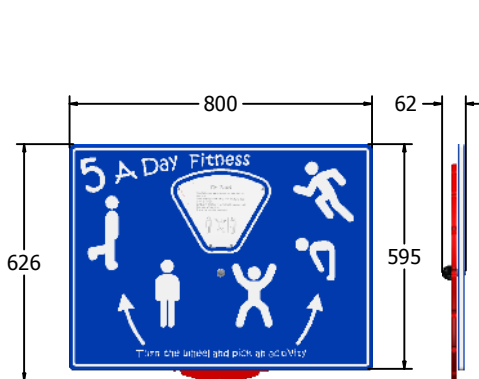

Product Information

Five-a-day Fitness Play Panel

Designed to British & European
Standard BS EN 1176

Supplied as panel only.

FIACTWHEEL6

FIACTWHEEL3

Age Range: 2+ Years
Largest Part: FIACTWHEEL6 - 800x595
Heaviest Part: FIACTWHEEL6 - 11.2Kg
Total Weight: FIACTWHEEL6 - 11.2Kg
Surfacing : N/A

Minimum Inspection Schedule	
Inspection Type	Inspection Frequency
Visual	Every Month
Functionality	Every Month
Comprehensive	Every 6 Months

Age Range: 2+ Years
Largest Part: FIACTWHEEL3 - 1200x800
Heaviest Part: FIACTWHEEL3 - 19.7Kg
Total Weight: FIACTWHEEL3 - 19.7Kg
Surfacing : N/A