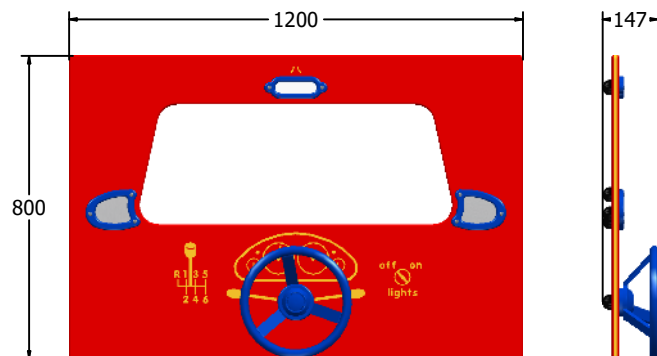

### SUPPLY METHOD

Panel - Pre-assembled singular panel

### DIMENSIONS

FIDRIVEMIRROR6

FIDRIVEMIRROR3

### TECHNICAL

Age Range: 2+ Years  
 Largest Part: FIDRIVEMIRROR6 - 595 x 800 x 147mm  
 Total Weight: FIDRIVEMIRROR6 - 8kg  
 Surfacing: N/A

Age Range: 2+ Years  
 Largest Part: FIDRIVEMIRROR3 - 800 x 1200 x 147mm  
 Total Weight: FIDRIVEMIRROR3 - 14.5kg  
 Surfacing: N/A