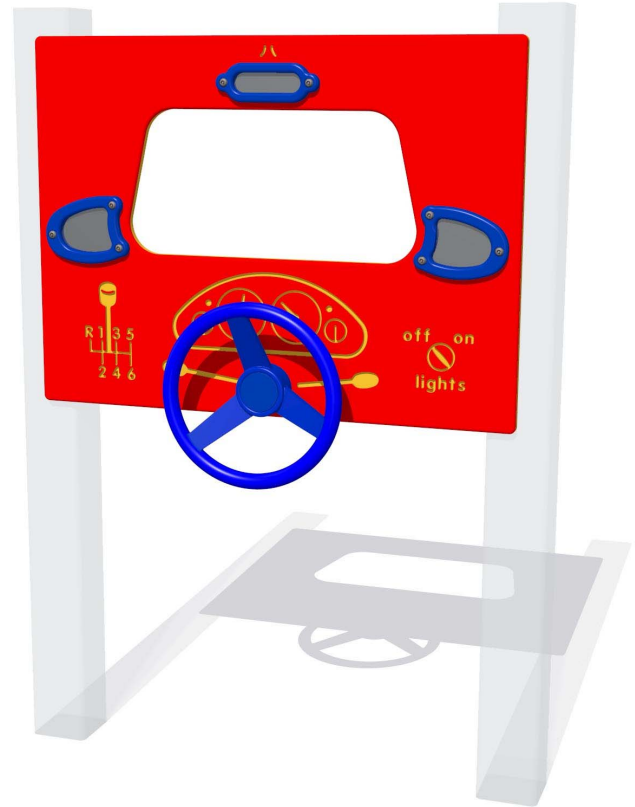

## FIDRIVEMIRROR - Driving with Mirrors Play Panel

BS EN 1176 - Designed to British & European Standards

### MATERIALS

Panel - Two Colour High Density Polyethylene (HDPE)

### SUPPLY METHOD

Panel - Pre-assembled singular panel