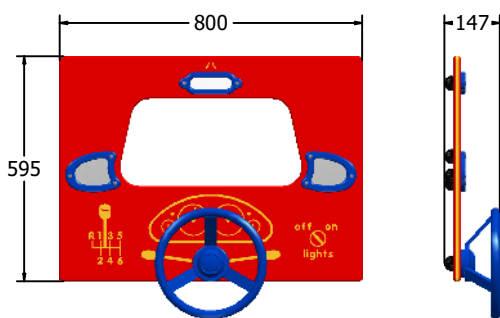

DIMENSIONS

FIDRIVEMIRROR6