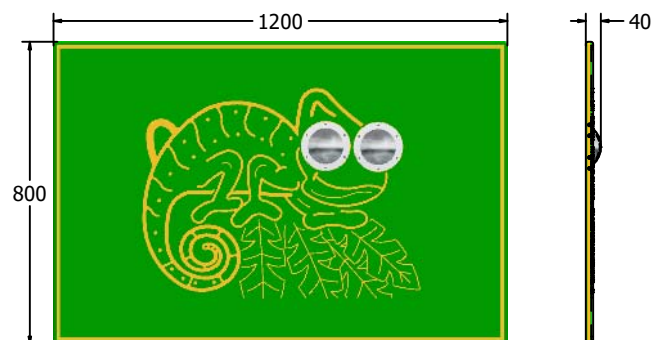

Product Information

FIBECHAM - Bug Eyes Chameleon Play Panel

BS EN 1176 - Designed to British & European Standards

MATERIALS

Panels - Two Colour High Density Polyethylene (HDPE)

Dome - Shatterproof polycarbonate

SUPPLY METHOD

Panel - Pre-assembled singular panel

DIMENSIONS

FIBECHAM6

FIBECHAM3

TECHNICAL

Age Range: 2+ Years
Largest Part: FIBECHAM6 - 595 x 800 x 40mm
Total Weight: FIBECHAM6 - 8.5kg
Surfacing: N/A

Age Range: 2+ Years
Largest Part: FIBECHAM3 - 800 x 1200 x 40mm
Total Weight: FIBECHAM3 - 17kg
Surfacing: N/A