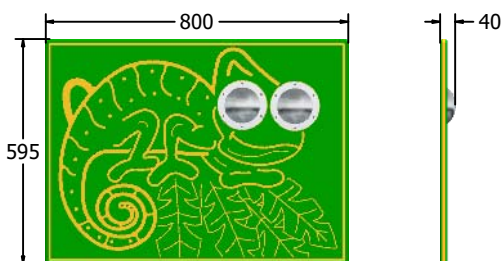

Product Information

FIBECHAM - Bug Eyes Chameleon Play Panel

BS EN 1176 - Designed to British & European Standards

MATERIALS

Panels - Two Colour High Density Polyethylene (HDPE)

Dome - Shatterproof polycarbonate

SUPPLY METHOD

Panel - Pre-assembled singular panel

DIMENSIONS

FIBECHAM6

FIBECHAM3

TECHNICAL

Age Range: 2+ Years
Largest Part: FIBECHAM6 - 595 x 800 x 40mm
Total Weight: FIBECHAM6 - 8.5kg
Surfacing: N/A

Age Range: 2+ Years
Largest Part: FIBECHAM3 - 800 x 1200 x 40mm
Total Weight: FIBECHAM3 - 17kg
Surfacing: N/A