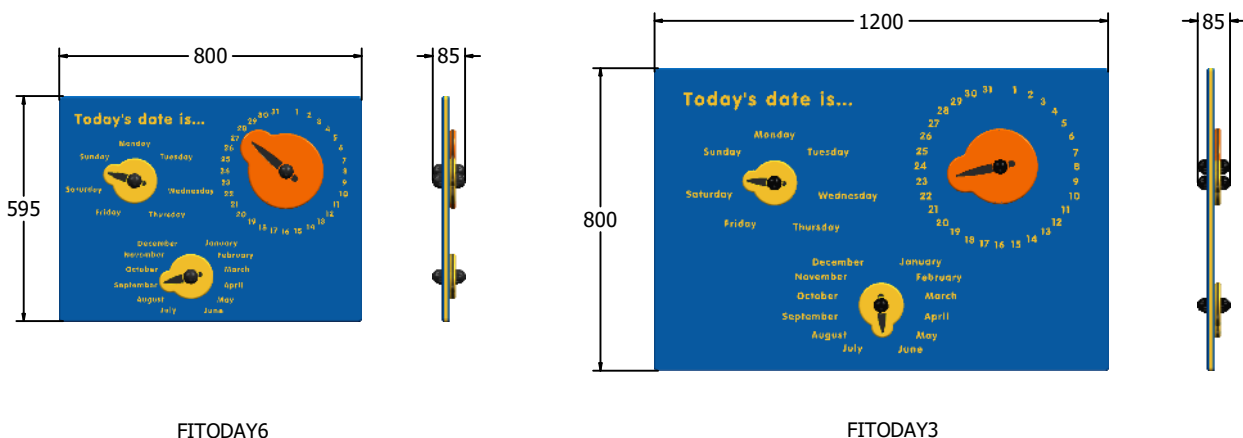

### SUPPLY METHOD

Panel - Pre-assembled singular panel

### DIMENSIONS

### TECHNICAL

Age Range: 2+ Years  
 Largest Part: FITODAY6 - 595 x 800 x 12.5mm  
 Total Weight: FITODAY6 - 6kg  
 Surfacing: N/A

Age Range: 2+ Years  
 Largest Part: FITODAY3 - 800 x 1200 x 12.5mm  
 Total Weight: FITODAY3 - 12kg  
 Surfacing: N/A