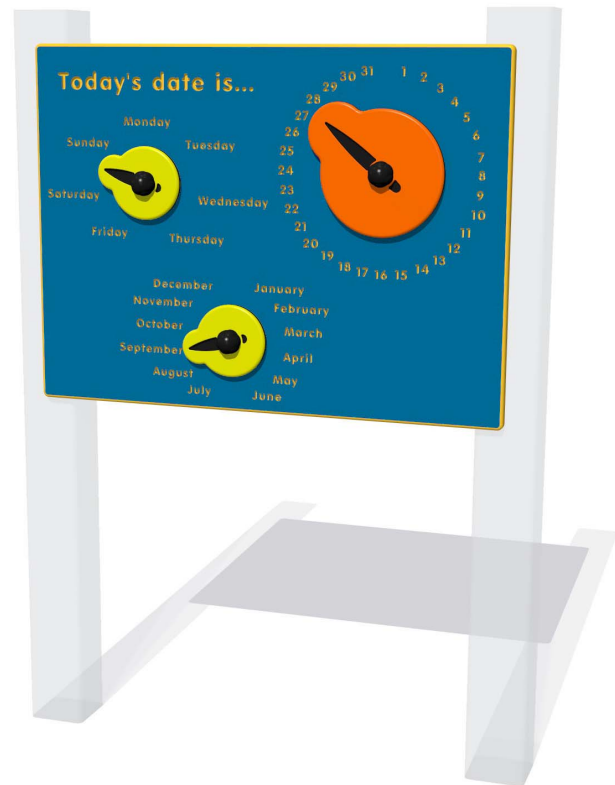

## FITODAY - Today's Date is... Play Panel

BS EN 1176 - Designed to British & European Standards

### MATERIALS

Panel - Two Colour High Density Polyethylene (HDPE)

### SUPPLY METHOD

Panel - Pre-assembled singular panel

### DIMENSIONS