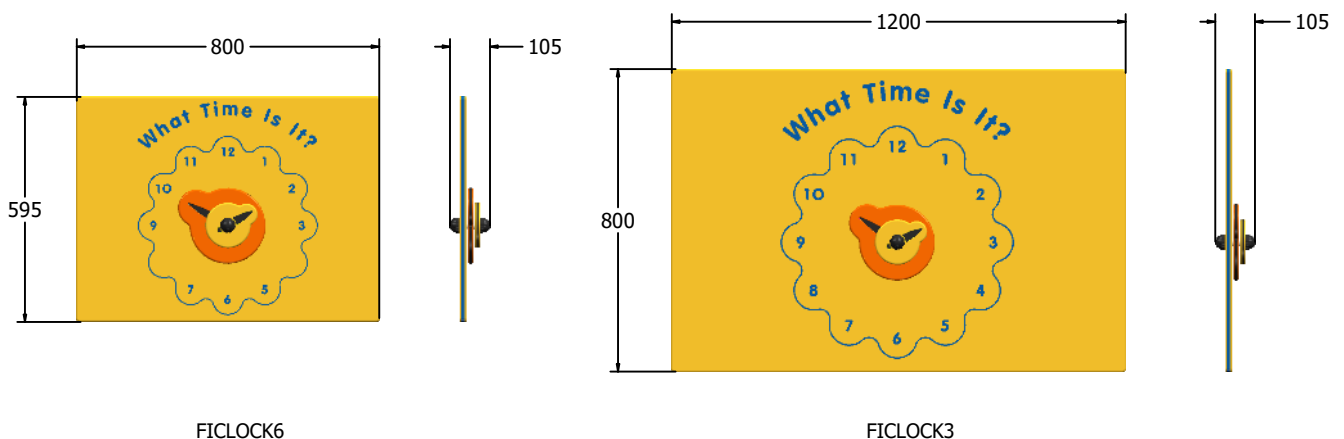

Product Information

FICLOCK - What Time Is It? Play Panel

BS EN 1176 - Designed to British & European Standards

MATERIALS

Panels - Two Colour High Density Polyethylene (HDPE)

SUPPLY METHOD

Panel - Pre-assembled singular panel

DIMENSIONS

TECHNICAL

Age Range: 2+ Years
 Largest Part: FICLOCK6 - 595 x 800 x 105mm
 Total Weight: FICLOCK6 - 9kg
 Surfacing: N/A

Age Range: 2+ Years
 Largest Part: FICLOCK3 - 800 x 1200 x 105mm
 Total Weight: FICLOCK3 - 18kg
 Surfacing: N/A