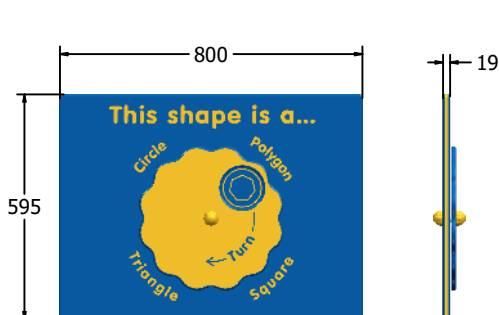

Product Information

FISHAPE - This Shape is a... Play Panel

BS EN 1176 - Designed to British & European Standards

MATERIALS

Panel - Two Colour High Density Polyethylene (HDPE)

SUPPLY METHOD

Panel - Pre-assembled singular panel

DIMENSIONS

FISHAPE6

FISHAPE3

TECHNICAL

Age Range: 2+ Years
 Largest Part: FISHAPE6 - 595 x 800 x 19mm
 Total Weight: FISHAPE6 - 10kg
 Surfacing: N/A

Age Range: 2+ Years
 Largest Part: FISHAPE3 - 800 x 1200 x 19mm
 Total Weight: FISHAPE3 - 20kg
 Surfacing: N/A