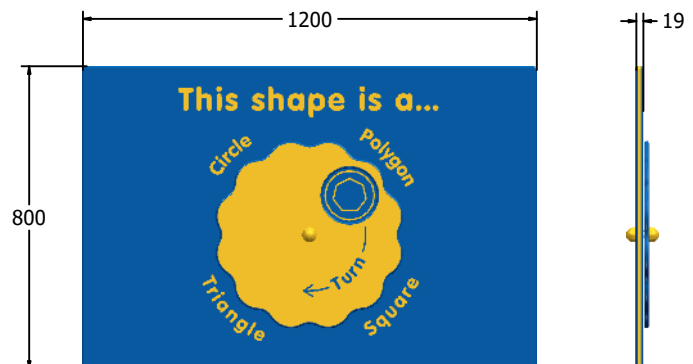

Product Information

FISHAPE - This Shape is a... Play Panel

BS EN 1176 - Designed to British & European Standards

MATERIALS

Panel - Two Colour High Density Polyethylene (HDPE)

SUPPLY METHOD

Panel - Pre-assembled singular panel

DIMENSIONS

FISHAPE6

FISHAPE3

TECHNICAL

Age Range: 2+ Years
 Largest Part: FISHAPE6 - 595 x 800 x 19mm
 Total Weight: FISHAPE6 - 10kg
 Surfacing: N/A

Age Range: 2+ Years
 Largest Part: FISHAPE3 - 800 x 1200 x 19mm
 Total Weight: FISHAPE3 - 20kg
 Surfacing: N/A