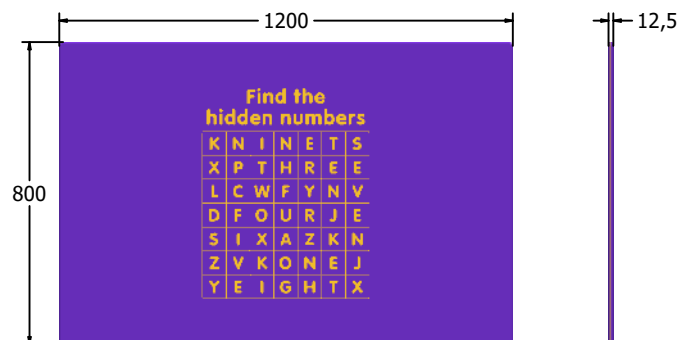

Product Information

FINUMSEARCH - Number Search Play Panel

BS EN 1176 - Designed to British & European Standards

MATERIALS

Panel - Two Colour High Density Polyethylene (HDPE)

SUPPLY METHOD

Panel - Singular panel

DIMENSIONS

FINUMSEARCH6

FINUMSEARCH3

TECHNICAL

Age Range: 2+ Years
 Largest Part: FINUMSEARCH6 - 595 x 800 x 12.5mm
 Total Weight: FINUMSEARCH6 - 5.5kg
 Surfacing: N/A

Age Range: 2+ Years
 Largest Part: FINUMSEARCH3 - 800 x 1200 x 12.5mm
 Total Weight: FINUMSEARCH3 - 11.5kg
 Surfacing: N/A