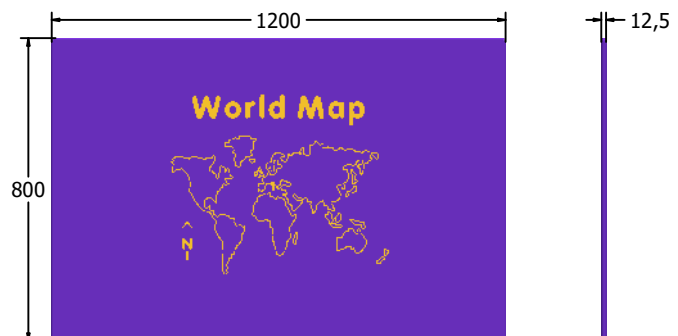

Product Information

FIWORLD - World Map Play Panel

BS EN 1176 - Designed to British & European Standards

MATERIALS

Panel - Two Colour High Density Polyethylene (HDPE)

SUPPLY METHOD

Panel - Singular panel

DIMENSIONS

FIWORLD6

FIWORLD3

TECHNICAL

Age Range: 2+ Years
 Largest Part: FIWORLD6 - 595 x 800 x 12.5mm
 Total Weight: FIWORLD6 - 6kg
 Surfacing: N/A

Age Range: 2+ Years
 Largest Part: FIWORLD3 - 800 x 1200 x 12.5mm
 Total Weight: FIWORLD3 - 12kg
 Surfacing: N/A