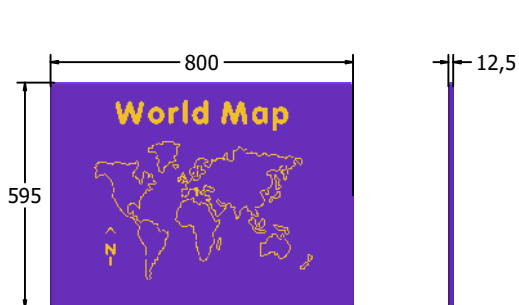

Product Information

FIWORLD - World Map Play Panel

BS EN 1176 - Designed to British & European Standards

MATERIALS

Panel - Two Colour High Density Polyethylene (HDPE)

SUPPLY METHOD

Panel - Singular panel

DIMENSIONS

FIWORLD6

FIWORLD3

TECHNICAL

Age Range: 2+ Years
 Largest Part: FIWORLD6 - 595 x 800 x 12.5mm
 Total Weight: FIWORLD6 - 6kg
 Surfacing: N/A

Age Range: 2+ Years
 Largest Part: FIWORLD3 - 800 x 1200 x 12.5mm
 Total Weight: FIWORLD3 - 12kg
 Surfacing: N/A