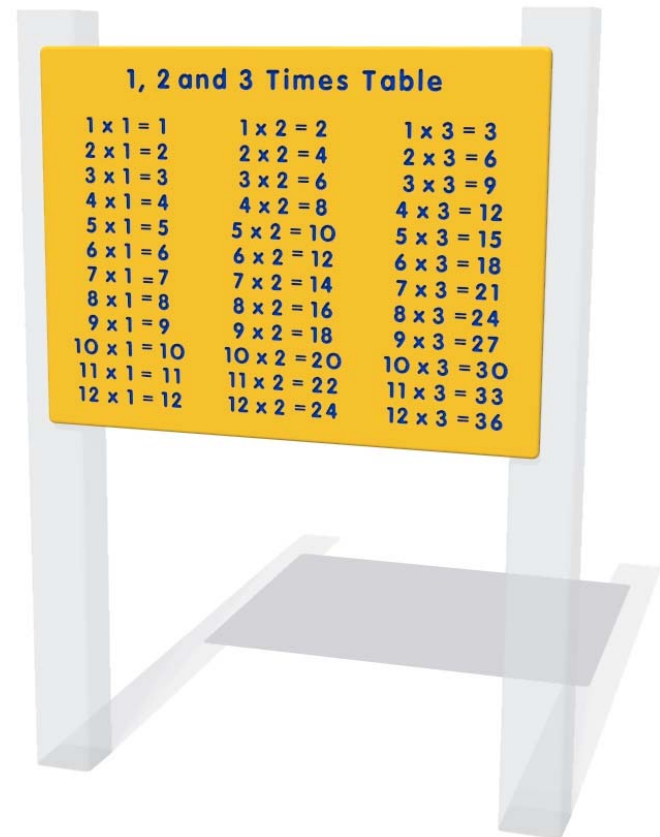

Product Information

FITIMESA - 1, 2 & 3 Times Table Play Panel

BS EN 1176 - Designed to British & European Standards

MATERIALS

Panel - Two Colour High Density Polyethylene (HDPE)

SUPPLY METHOD

Panel - Singular panel

DIMENSIONS

FITIMESA6

FITIMESA3

TECHNICAL

Age Range: 2+ Years
 Largest Part: FITIMESA6 - 595 x 800 x 12.5mm
 Total Weight: FITIMESA6 - 6kg
 Surfacing: N/A

Age Range: 2+ Years
 Largest Part: FITIMESA3 - 800 x 1200 x 12.5mm
 Total Weight: FITIMESA3 - 12kg
 Surfacing: N/A