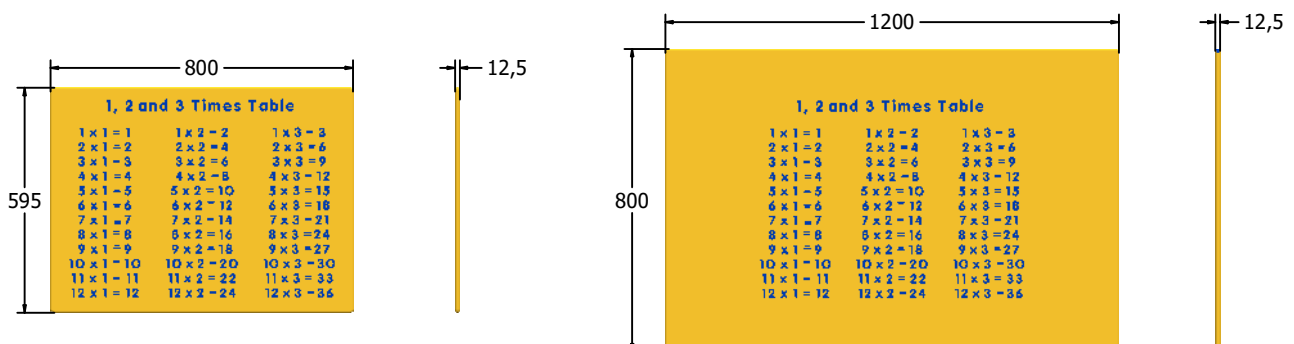

Product Information

FITIMESA - 1, 2 & 3 Times Table Play Panel

BS EN 1176 - Designed to British & European Standards

MATERIALS

Panel - Two Colour High Density Polyethylene (HDPE)

SUPPLY METHOD

Panel - Singular panel

DIMENSIONS

FITIMESA6

FITIMESA3

TECHNICAL

Age Range: 2+ Years
 Largest Part: FITIMESA6 - 595 x 800 x 12.5mm
 Total Weight: FITIMESA6 - 6kg
 Surfacing: N/A

Age Range: 2+ Years
 Largest Part: FITIMESA3 - 800 x 1200 x 12.5mm
 Total Weight: FITIMESA3 - 12kg
 Surfacing: N/A