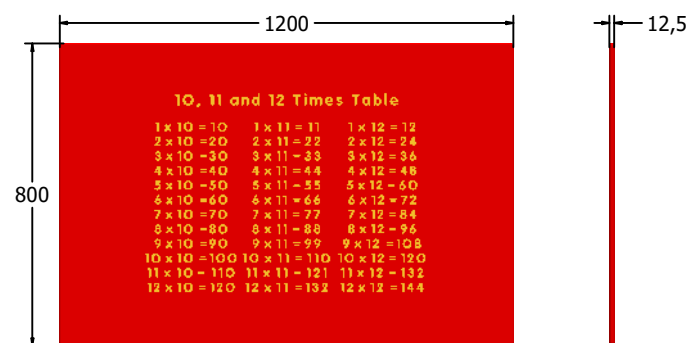

Product Information

FITIMESD - 10, 11 & 12 Times Table Play Panel

BS EN 1176 - Designed to British & European Standards

MATERIALS

Panel - Two Colour High Density Polyethylene (HDPE)

SUPPLY METHOD

Panel - Singular panel

DIMENSIONS

FITIMESD6

FITIMESD3

TECHNICAL

Age Range: 2+ Years
 Largest Part: FITIMESD6 - 595 x 800 x 12.5mm
 Total Weight: FITIMESD6 - 6kg
 Surfacing: N/A

Age Range: 2+ Years
 Largest Part: FITIMESD3 - 800 x 1200 x 12.5mm
 Total Weight: FITIMESD3 - 12kg
 Surfacing: N/A