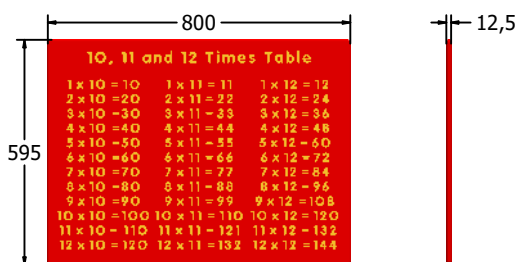

Product Information

FITIMESD - 10, 11 & 12 Times Table Play Panel

BS EN 1176 - Designed to British & European Standards

MATERIALS

Panel - Two Colour High Density Polyethylene (HDPE)

SUPPLY METHOD

Panel - Singular panel

DIMENSIONS

FITIMESD6

FITIMESD3

TECHNICAL

Age Range: 2+ Years
 Largest Part: FITIMESD6 - 595 x 800 x 12.5mm
 Total Weight: FITIMESD6 - 6kg
 Surfacing: N/A

Age Range: 2+ Years
 Largest Part: FITIMESD3 - 800 x 1200 x 12.5mm
 Total Weight: FITIMESD3 - 12kg
 Surfacing: N/A