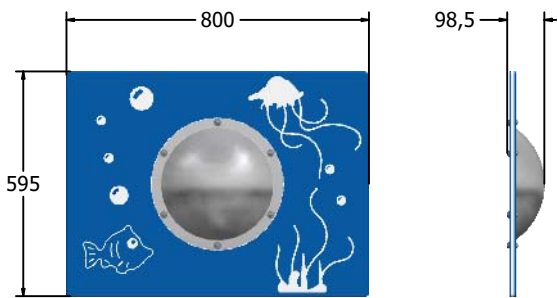

Product Information

Underwater Scene Play Panels

BS EN 1176 - Designed to British & European Standards

MATERIALS

Panels - Two Colour High Density Polyethylene (HDPE)

Dome - Shatterproof Polycarbonate

SUPPLY METHOD

Panel - Pre-assembled singular panel

FIBUBBLE6C - Underwater Scene with Cut-out and Clear Dome

FIBUBBLE6M - Underwater Scene with Mirrored Dome

*panel available with mirrored dome or cut-out with clear dome

DIMENSIONS

FIBUBBLE6M

FIBUBBLE3M

TECHNICAL

Age Range: 2+ Years
Largest Part: FIBUBBLE6M - 595 x 800 x 98.5mm
Total Weight: FIBUBBLE6M - 9kg
Surfacing: N/A

Age Range: 2+ Years
Largest Part: FIBUBBLE3M - 800 x 1200 x 172mm
Total Weight: FIBUBBLE3M - 18.5kg
Surfacing: N/A

Age Range: 2+ Years
Largest Part: FIBUBBLE6C - 595 x 800 x 98mm
Total Weight: FIBUBBLE6C - 8kg
Surfacing: N/A

Age Range: 2+ Years
Largest Part: FIBUBBLE3C - 800 x 1200 x 173mm
Total Weight: FIBUBBLE3C - 14kg
Surfacing: N/A