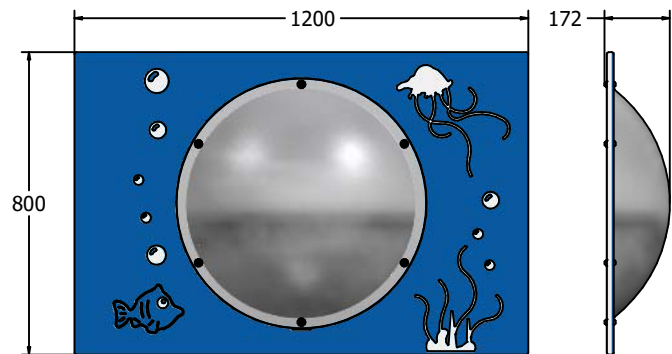

Product Information

Underwater Scene Play Panels

BS EN 1176 - Designed to British & European Standards

MATERIALS

Panels - Two Colour High Density Polyethylene (HDPE)

Dome - Shatterproof Polycarbonate

SUPPLY METHOD

Panel - Pre-assembled singular panel

FIBUBBLE6C - Underwater Scene with Cut-out and Clear Dome

FIBUBBLE6M - Underwater Scene with Mirrored Dome

*panel available with mirrored dome or cut-out with clear dome

DIMENSIONS

FIBUBBLE6M

FIBUBBLE3M

TECHNICAL

Age Range: 2+ Years
Largest Part: FIBUBBLE6M - 595 x 800 x 98.5mm
Total Weight: FIBUBBLE6M - 9kg
Surfacing: N/A

Age Range: 2+ Years
Largest Part: FIBUBBLE3M - 800 x 1200 x 172mm
Total Weight: FIBUBBLE3M - 18.5kg
Surfacing: N/A

Age Range: 2+ Years
Largest Part: FIBUBBLE6C - 595 x 800 x 98mm
Total Weight: FIBUBBLE6C - 8kg
Surfacing: N/A

Age Range: 2+ Years
Largest Part: FIBUBBLE3C - 800 x 1200 x 173mm
Total Weight: FIBUBBLE3C - 14kg
Surfacing: N/A