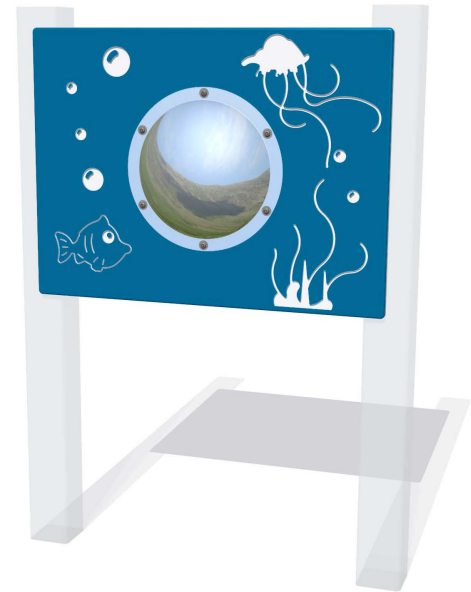

Product Information

Underwater Scene Play Panels

BS EN 1176 - Designed to British & European Standards

MATERIALS

Panels - Two Colour High Density Polyethylene (HDPE)

Dome - Shatterproof Polycarbonate

SUPPLY METHOD

Panel - Pre-assembled singular panel

FIBUBBLE6C - Underwater Scene with Cut-out and Clear Dome

FIBUBBLE6M - Underwater Scene with Mirrored Dome

*panel available with mirrored dome or cut-out with clear dome