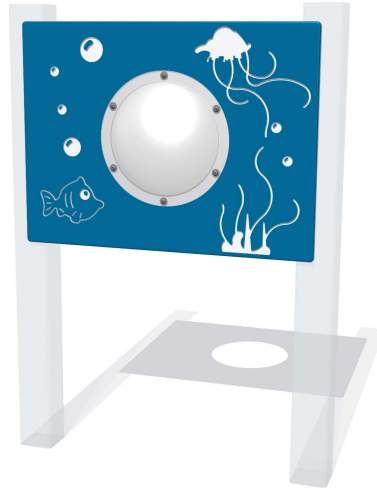

Product Information

Underwater Scene Play Panels

BS EN 1176 - Designed to British & European Standards

MATERIALS

Panels - Two Colour High Density Polyethylene (HDPE)

Dome - Shatterproof Polycarbonate

SUPPLY METHOD

Panel - Pre-assembled singular panel

FIBUBBLE6C - Underwater Scene with Cut-out and Clear Dome

FIBUBBLE6M - Underwater Scene with Mirrored Dome

*panel available with mirrored dome or cut-out with clear dome