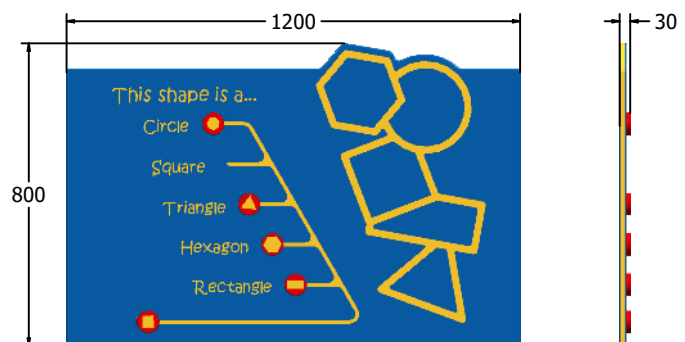

Product Information

FISHAPENGP - This Shape is a...NGP Play Panel

BS EN 1176 - Designed to British & European Standards

MATERIALS

Panel - Two Colour High Density Polyethylene (HDPE)

SUPPLY METHOD

Panel - Pre-assembled singular panel

DIMENSIONS

FISHAPENGP6

FISHAPENGP3

TECHNICAL

Age Range: 2+ Years
 Largest Part: FISHAPENGP6 - 595 x 800 x 30mm
 Total Weight: FISHAPE6NGP - 8kg
 Surfacing: N/A

Age Range: 2+ Years
 Largest Part: FISHAPENGP3 - 800 x 1200 x 30mm
 Total Weight: FISHAPENGP3 - 16kg
 Surfacing: N/A