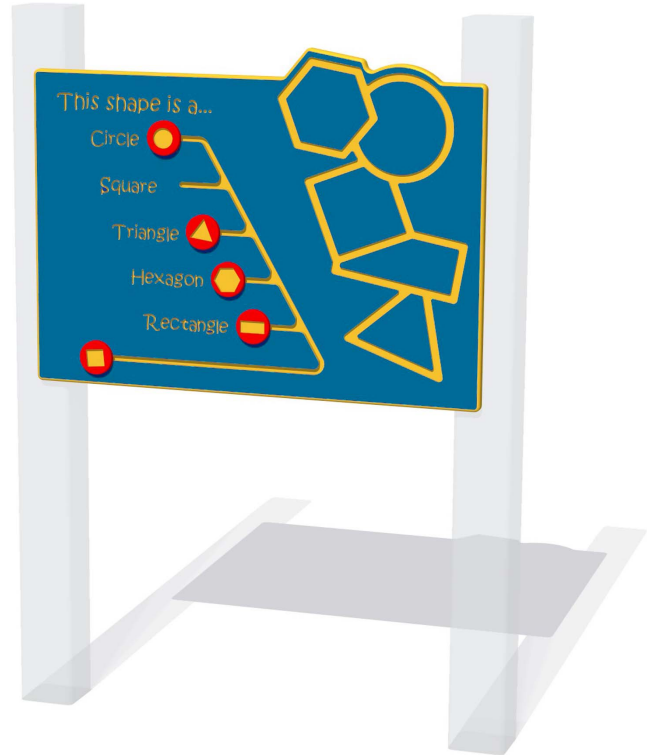

Product Information

FISHAPENGP - This Shape is a...NGP Play Panel

BS EN 1176 - Designed to British & European Standards

MATERIALS

Panel - Two Colour High Density Polyethylene (HDPE)

SUPPLY METHOD

Panel - Pre-assembled singular panel

DIMENSIONS

FISHAPENGP6

FISHAPENGP3

TECHNICAL

Age Range: 2+ Years
 Largest Part: FISHAPENGP6 - 595 x 800 x 30mm
 Total Weight: FISHAPE6NGP - 8kg
 Surfacing: N/A

Age Range: 2+ Years
 Largest Part: FISHAPENGP3 - 800 x 1200 x 30mm
 Total Weight: FISHAPENGP3 - 16kg
 Surfacing: N/A