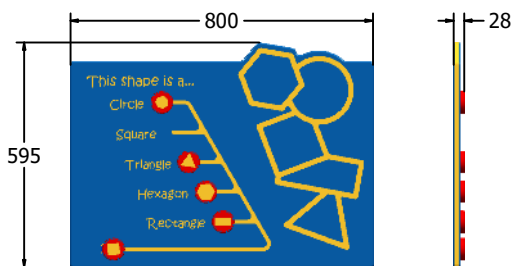

Product Information

FISHAPENGP - This Shape is a...NGP Play Panel

BS EN 1176 - Designed to British & European Standards

MATERIALS

Panel - Two Colour High Density Polyethylene (HDPE)

SUPPLY METHOD

Panel - Pre-assembled singular panel

DIMENSIONS

FISHAPENGP6

FISHAPENGP3

TECHNICAL

Age Range: 2+ Years
 Largest Part: FISHAPENGP6 - 595 x 800 x 30mm
 Total Weight: FISHAPE6NGP - 8kg
 Surfacing: N/A

Age Range: 2+ Years
 Largest Part: FISHAPENGP3 - 800 x 1200 x 30mm
 Total Weight: FISHAPENGP3 - 16kg
 Surfacing: N/A