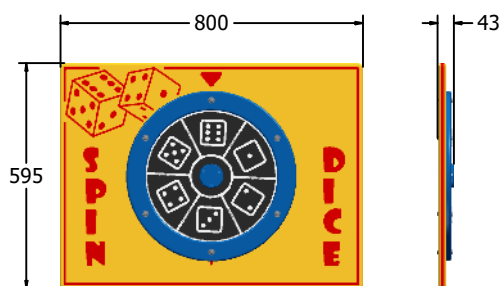

DIMENSIONS

FISPDICE6