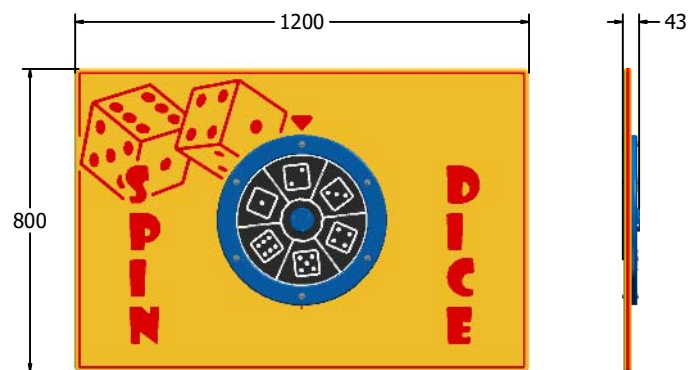

### SUPPLY METHOD

Panel - Pre-assembled singular panel

## DIMENSIONS

FISPDICE6

FISPDICE3

## TECHNICAL

Age Range: 2+ Years  
 Largest Part: FISPDICE6 - 595 x 800 x 43mm  
 Total Weight: FISPDICE6 - 10kg  
 Surfacing: N/A

Age Range: 2+ Years  
 Largest Part: FISPDICE3 - 800 x 1200 x 43mm  
 Total Weight: FISPDICE3 - 19kg  
 Surfacing: N/A