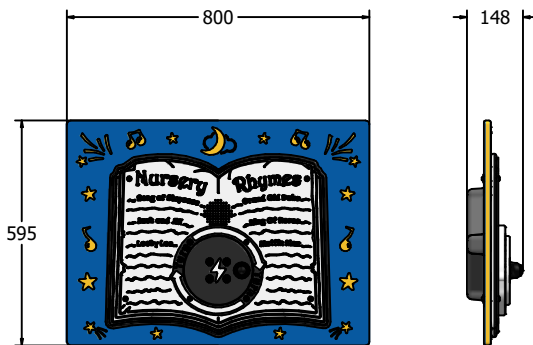

Product Information

FIPTNURRG-B - RotoGen Nursery Rhymes Play Panel

BS EN 1176 - Designed to British & European Standards

MATERIALS

Panel - Two Colour High Density Polyethylene (HDPE)

SUPPLY METHOD

Panel - Fully assembled

DIMENSIONS

FIPTNURRG6-B

FIPTNURRG3-B

TECHNICAL

Age Range: 2+ Years
 Largest Part: FIPTNURRG6-B - 595 x 800 x 148mm
 Total Weight: FIPTNURRG6-B - 17kg
 Surfacing: N/A

Age Range: 2+ Years
 Largest Part: FIPTNURRG3-B - 800 x 1200 x 148mm
 Total Weight: FIPTNURRG3-B - 25kg
 Surfacing: N/A