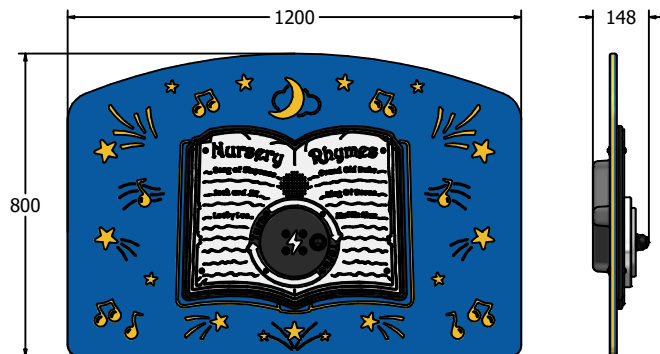

Product Information

FIPTNURRG-B - RotoGen Nursery Rhymes Play Panel

BS EN 1176 - Designed to British & European Standards

MATERIALS

Panel - Two Colour High Density Polyethylene (HDPE)

SUPPLY METHOD

Panel - Fully assembled

DIMENSIONS

FIPTNURRG6-B

FIPTNURRG3-B

TECHNICAL

Age Range: 2+ Years
 Largest Part: FIPTNURRG6-B - 595 x 800 x 148mm
 Total Weight: FIPTNURRG6-B - 17kg
 Surfacing: N/A

Age Range: 2+ Years
 Largest Part: FIPTNURRG3-B - 800 x 1200 x 148mm
 Total Weight: FIPTNURRG3-B - 25kg
 Surfacing: N/A