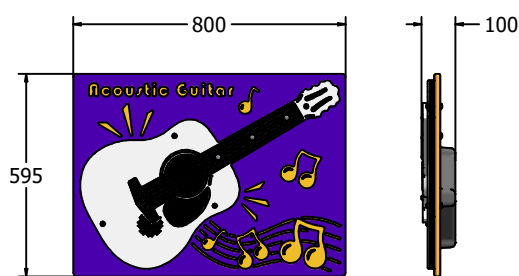

DIMENSIONS

FIPTACOU6

FIPTACOU6-AL - With Edge Slots For Alu Posts