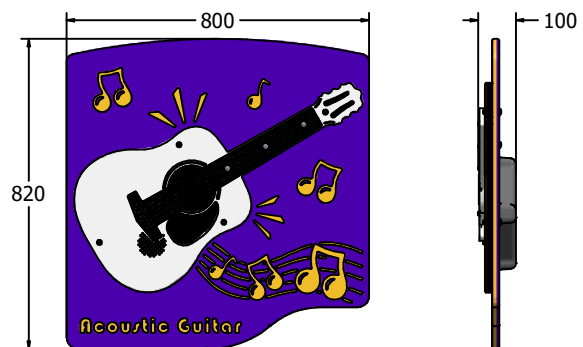

FIPTACOU3-B

FIPTACOU3-B-AL - With Edge Slots For Alu Posts

TECHNICAL

Age Range: 2+ Years
Largest Part: FIPTACOU6 - 595 x 800 x 100mm
Total Weight: FIPTACOU6 - 12kg
Surfacing: N/A

Age Range: 2+ Years
Largest Part: FIPTACOU3 - 820 x 800 x 100mm
Total Weight: FIPTACOU3 - 14.5kg
Surfacing: N/A

IMPORTANT: you must specify the colour option you require at the time of order if it is different from the colour listed/shown above, requirements are subject to availability at the time of order