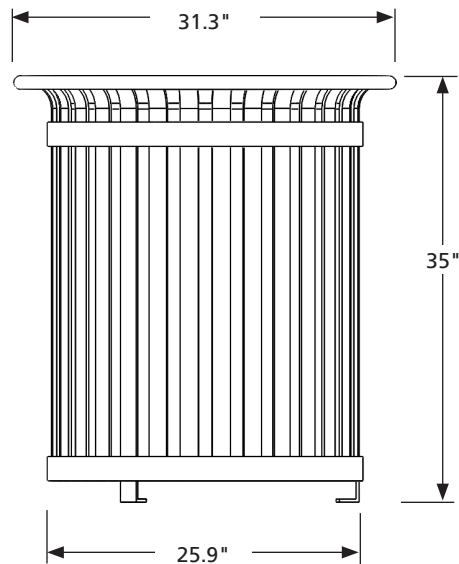

TRASH CANS

Model:	TC001-AL
Desc.:	34G (128.70 L) Litter Receptacle c/w Aluminum Lid Liner and Lanyard
Top Style:	Flare Top
Material:	0.25" x 1.5" (6.35 x 38.1 mm) Aluminum Flat Bar and 0.75" (19mm) Solid Round Aluminum Bar
Configuration:	No Door
Options:	Various Lid Configurations Available; TC001D-AL with Door
Finish:	Polyester powder coating applied electrostatically over substrate.
Installation:	Trash can is assembled at factory. Holes in feet provide a way to secure each leg.
Maintenance:	Periodically wipe down to keep clean.

Dimensions:	IMPERIAL	METRIC
Diameter:	31.3"	(795 mm)
Base:	25.9"	(658 mm)
Height:	35"	(889 mm)