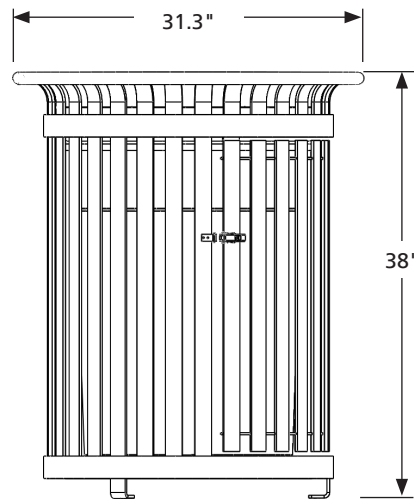

TRASH CANS

Model:	TC001-D-AL
Desc.:	34G (128.70 L) Litter Receptacle c/w Aluminum Lid, Polyethylene Liner and Lanyard
Top Style:	Flare Top
Material:	0.25" x 1.5" (6.35 x 38.1 mm) Aluminum Flat Bar and 0.75" (19mm) Solid Round Aluminum Bar
Configuration:	With Door
Options:	Various Lid Configurations Available
Finish:	Polyester powder coating applied electrostatically over substrate.
Installation:	Trash can is assembled at factory. Holes in feet provide a way to secure each leg.
Maintenance:	Periodically wipe down to keep clean.

Dimensions:	IMPERIAL	METRIC
Diameter:	31.3"	(795 mm)
Height:	39"	(991 mm)