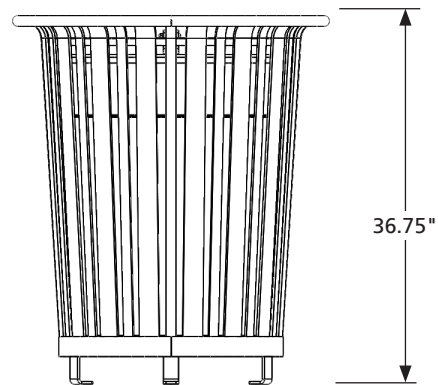

## MORaine TRASH CANS

Model:	TC021-AL
Desc.:	34G (128.70 L) Aluminum Tapered Trash Receptacle c/w Lid, Liner and Lanyard
Top Style:	Flat Lid
Material:	1" (25.4mm) x 0.25 (6.35mm) and 2" (50.8mm) x 0.25" (6.35mm) Aluminum Flat Bar; 0.75" (19mm) Round Aluminum Bar
Configuration:	Top Access, Surface Mount
Options:	Various Lid Configurations Available
Finish:	Polyester powder coating applied electrostatically over substrate.
Installation:	Trash can is assembled at factory. Holes in feet provide a way to secure each leg.
Maintenance:	Periodically wipe down to keep clean.

Dimensions:	IMPERIAL	METRIC
Dia:	31.5"	(800 mm)
Height:	36.75"	(933 mm)