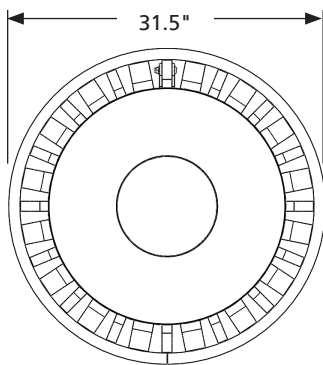

## MORaine TRASH CANS

Model:	TC021-AL
Desc.:	34G (128.70 L) Aluminum Tapered Trash Receptacle c/w Lid, Liner and Lanyard
Top Style:	Flat Lid
Material:	1" (25.4mm) x 0.25 (6.35mm) and 2" (50.8mm) x 0.25" (6.35mm) Aluminum Flat Bar; 0.75" (19mm) Round Aluminum Bar
Configuration:	Top Access, Surface Mount
Options:	Various Lid Configurations Available
Finish:	Polyester powder coating applied electrostatically over substrate.
Installation:	Trash can is assembled at factory. Holes in feet provide a way to secure each leg.
Maintenance:	Periodically wipe down to keep clean.

Dimensions:	IMPERIAL	METRIC
Dia:	31.5"	(800 mm)
Height:	36.75"	(933 mm)