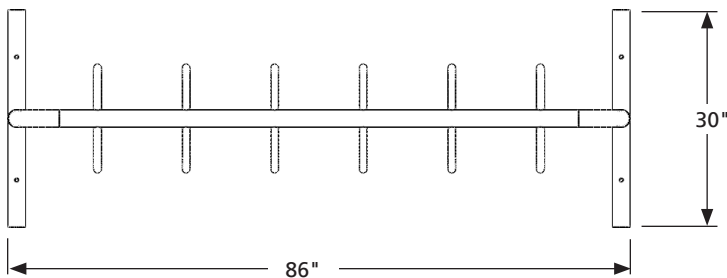

BIKE RACKS

Model:	BR121-S
Desc.:	7' (1.524m) Six Loop Bike Rack
Frame:	2.375" (60.325mm) Dia. Galvanized Steel Frame with Polyester Powder Coat Finish
Capacity:	9 Bicycles
Type:	Surface Mount
Options:	Inground BR121-G
Installation:	Holes in feet provide a way to secure each leg.
Maintenance:	Periodically wipe down to keep clean.

Dimensions:	IMPERIAL	METRIC
Length:	86"	(2184 mm)
Width:	30"	(762 mm)
Height:	36"	(914 mm)