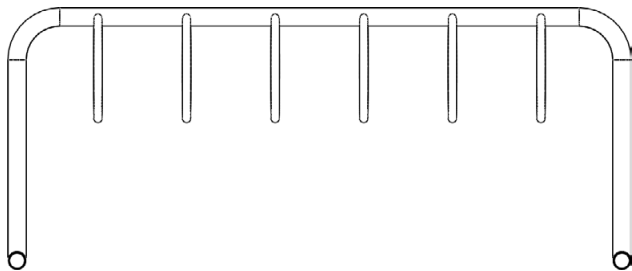

BIKE RACKS

Model:	BR121-S
Desc.:	7' (1.524m) Six Loop Bike Rack
Frame:	2.375" (60.325mm) Dia. Galvanized Steel Frame with Polyester Powder Coat Finish
Capacity:	9 Bicycles
Type:	Surface Mount
Options:	Inground BR121-G
Installation:	Holes in feet provide a way to secure each leg.
Maintenance:	Periodically wipe down to keep clean.

Dimensions:	IMPERIAL	METRIC
Length:	86"	(2184 mm)
Width:	30"	(762 mm)
Height:	36"	(914 mm)