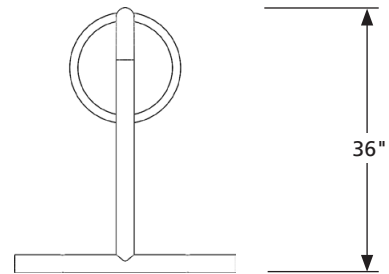

BIKE RACKS

Model:	BR121-S
Desc.:	7' (1.524m) Six Loop Bike Rack
Frame:	2.375" (60.325mm) Dia. Galvanized Steel Frame with Polyester Powder Coat Finish
Capacity:	9 Bicycles
Type:	Surface Mount
Options:	Inground BR121-G
Installation:	Holes in feet provide a way to secure each leg.
Maintenance:	Periodically wipe down to keep clean.

Dimensions:	IMPERIAL	METRIC
Length:	86"	(2184 mm)
Width:	30"	(762 mm)
Height:	36"	(914 mm)