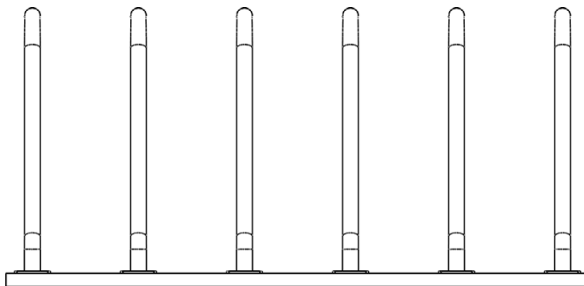

BIKE RACKS

Model:	BR122-S
Desc.:	5' (1.52m) Multi-Arch Bike Rack
Frame:	1.66" (42.1mm) Round Steel Tubing on Steel Channel Base
Capacity:	7 Bicycles
Type:	Surface Mount
Options:	N/A
Installation:	Holes in feet provide a way to secure each leg.
Maintenance:	Periodically wipe down to keep clean

Dimensions:	IMPERIAL	METRIC
Length:	66"	(1676 mm)
Width:	27"	(686 mm)
Height:	31.5"	(800 mm)