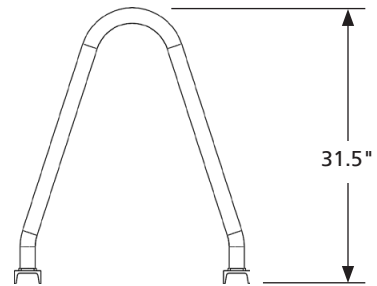

BIKE RACKS

Model:	BR122-S
Desc.:	5' (1.52m) Multi-Arch Bike Rack
Frame:	1.66" (42.1mm) Round Steel Tubing on Steel Channel Base
Capacity:	7 Bicycles
Type:	Surface Mount
Options:	N/A
Installation:	Holes in feet provide a way to secure each leg.
Maintenance:	Periodically wipe down to keep clean

Dimensions:	IMPERIAL	METRIC
Length:	66"	(1676 mm)
Width:	27"	(686 mm)
Height:	31.5"	(800 mm)