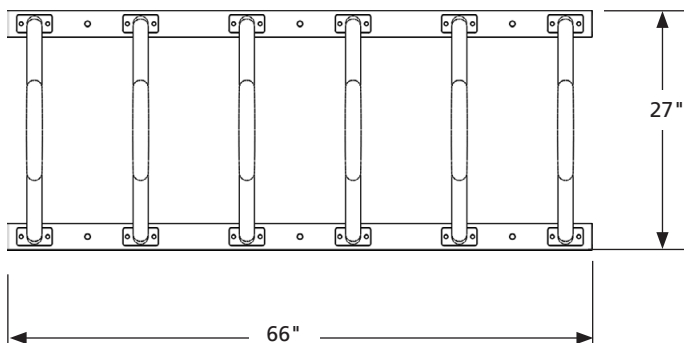

BIKE RACKS

Model:	BR122-S
Desc.:	5' (1.52m) Multi-Arch Bike Rack
Frame:	1.66" (42.1mm) Round Steel Tubing on Steel Channel Base
Capacity:	7 Bicycles
Type:	Surface Mount
Options:	N/A
Installation:	Holes in feet provide a way to secure each leg.
Maintenance:	Periodically wipe down to keep clean

Dimensions:	IMPERIAL	METRIC
Length:	66"	(1676 mm)
Width:	27"	(686 mm)
Height:	31.5"	(800 mm)