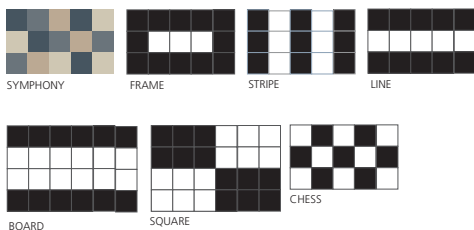

Durable

Turf has an open structure, which allows rain and dirt to fall through. This means that the mat will not easily break and corners will not easily bend, when it is exposed to temperature variations.

Technical information

Material: Environmentally friendly recyclable UV-stabilised polyethylene.

Size:
 A = 86 x 57 cm
 B = 71 x 43 cm
 C = 57 x 43 cm
 D = 57 x 57 cm

Design

Colours

- | | |
|----------------------|--------------------|
| ■ Silk Black (BK) | ■ Cedar Wood (CW) |
| ■ Graphite Grey (GG) | ■ Sand (SA) |
| ■ Metal Grey (ME) | ■ Steel Blue (SB) |
| ■ Stone Grey (SG) | ■ Warm Violet (WV) |
| ■ Brick red (BR) | ■ Blue Violet (BV) |
| ■ Pine (PI) | |

Easy to extend

One can easily put mats together to preferred size and colour combination.