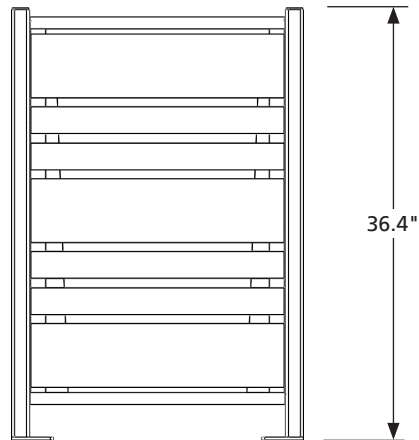

MORaine TRASH CANS

Model:	TC018I-AL
Desc.:	34G (128.70 L) Square Trash Receptacle c/w Lid, Liner and Lanyard
Top Style:	Flat Top
Material:	2.5" (63.5mm) x 1" (25.4mm) and 5.5" (139.7mm) x 1" Red Batu Hardwood, 1.5" (38.1mm) Square Aluminum Tubing
Configuration:	Top Access
Options:	TC018R-AL
Finish:	Polyester powder coating applied electrostatically over substrate.
Installation:	Trash can is assembled at factory. Holes in feet provide a way to secure each leg.
Maintenance:	Periodically wipe down to keep clean. Apply a good quality hardwood oil (linseed, teak, IPE) annually by cloth and wipe clean to remove excess oil.

Dimensions:	IMPERIAL	METRIC
Length:	24.5"	(622 mm)
Width:	24.5"	(622 mm)
Height:	36.4"	(924 mm)