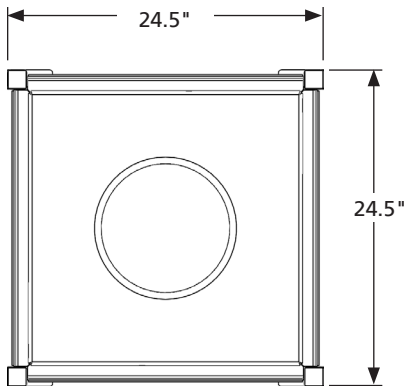

MORaine TRASH CANS

Model:	TC018I-AL
Desc.:	34G (128.70 L) Square Trash Receptacle c/w Lid, Liner and Lanyard
Top Style:	Flat Top
Material:	2.5" (63.5mm) x 1" (25.4mm) and 5.5" (139.7mm) x 1" Red Batu Hardwood, 1.5" (38.1mm) Square Aluminum Tubing
Configuration:	Top Access
Options:	TC018R-AL
Finish:	Polyester powder coating applied electrostatically over substrate.
Installation:	Trash can is assembled at factory. Holes in feet provide a way to secure each leg.
Maintenance:	Periodically wipe down to keep clean. Apply a good quality hardwood oil (linseed, teak, IPE) annually by cloth and wipe clean to remove excess oil.

Dimensions:	IMPERIAL	METRIC
Length:	24.5"	(622 mm)
Width:	24.5"	(622 mm)
Height:	36.4"	(924 mm)